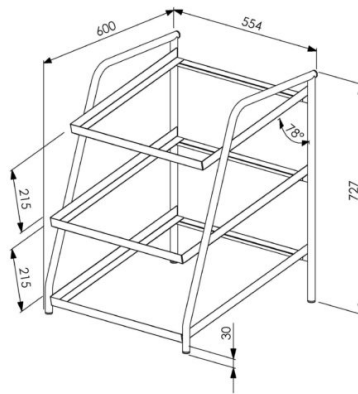

Tabletop shelf AKT 33

- **Product code:** AKT 33
- **Dimensions, mm (w*d*h):** 554*600*727

- stainless steel structure
- mounted on the worktop
- tilted rails for 500 x 500 mm glass baskets (baskets not included)
- the rails' ends are elevated to prevent the baskets from sliding out
- holds 3 baskets