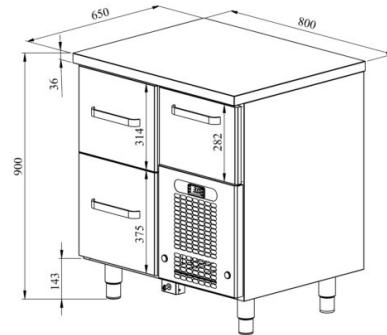

# Locking system VLO (drawers)

- additional safety feature, central locking system (at the bottom edge)
- the central locking system is suitable for cold counters with dimensions up to 2000 mm