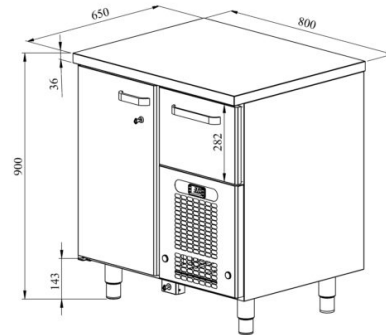

## Locking system VLE (drawers/counters)

- additional safety feature, central locking system (at the bottom edge)
- the central locking system is suitable for cold counters with dimensions up to 2000 mm
- allows separate locking of the door only (single key that locks both the door and the drawers)