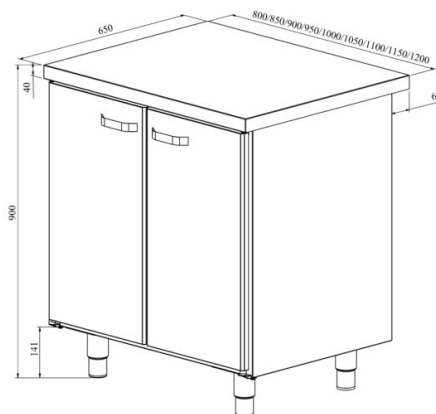

# Work table module cupboard UB KSK 800...1200 (double doors)

- **Product code:** UB KSK 800
- **Product code:** UB KSK 850
- **Product code:** UB KSK 900
- **Product code:** UB KSK 950
- **Product code:** UB KSK 1000
- **Product code:** UB KSK 1050
- **Product code:** UB KSK 1100
- **Product code:** UB KSK 1150
- **Product code:** UB KSK 1200

- made of stainless steel
  - module with doors
  - placement of modules can be easily changed
  - modules can be fitted under a single work top, they can also be used as an extension for a cold counter
  - cupboard outer dimensions available on order in the range of 400–600 mm (at 50 mm interval)
  - cupboard contains one adjustable shelf
  - adjustable feet allow adjusting work table height in the range of 855–915 mm
- **Accessories for work table module available on order:**
- single plate for the modules (various modules can be combined under one work top)
  - sink
  - option to install back wall (specify in order)