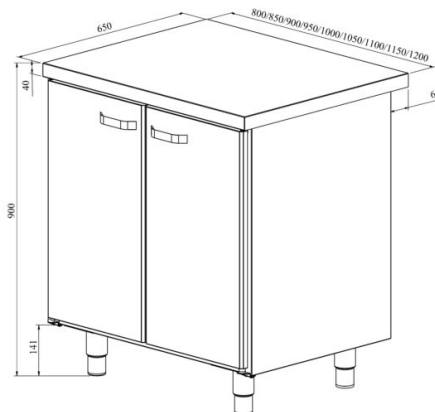

Work table module cupboard UB KSK 800...1200 (double doors)

- **Product code:** UB KSK 800
- **Product code:** UB KSK 850
- **Product code:** UB KSK 900
- **Product code:** UB KSK 950
- **Product code:** UB KSK 1000
- **Product code:** UB KSK 1050
- **Product code:** UB KSK 1100
- **Product code:** UB KSK 1150
- **Product code:** UB KSK 1200

- made of stainless steel
 - module with doors
 - placement of modules can be easily changed
 - modules can be fitted under a single work top, they can also be used as an extension for a cold counter
 - cupboard outer dimensions available on order in the range of 400–600 mm (at 50 mm interval)
 - cupboard contains one adjustable shelf
 - adjustable feet allow adjusting work table height in the range of 855–915 mm
- **Accessories for work table module available on order:**
- single plate for the modules (various modules can be combined under one work top)
 - sink
 - option to install back wall (specify in order)