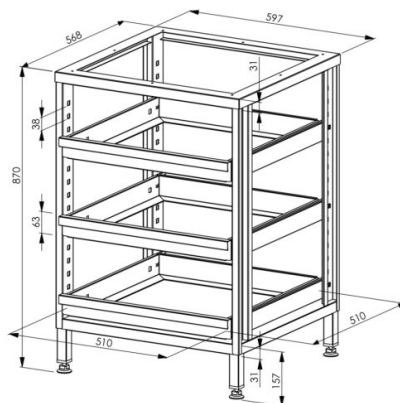

Basket unit KKÜ

- Product code: KKÜ
- Dimensions, mm (w*d*h): 597*568*870

- stainless steel structure
- for 500 x 500 mm basket units
- 3 pairs of telescopic rails
- adjustable shelf height
- adjustable feet