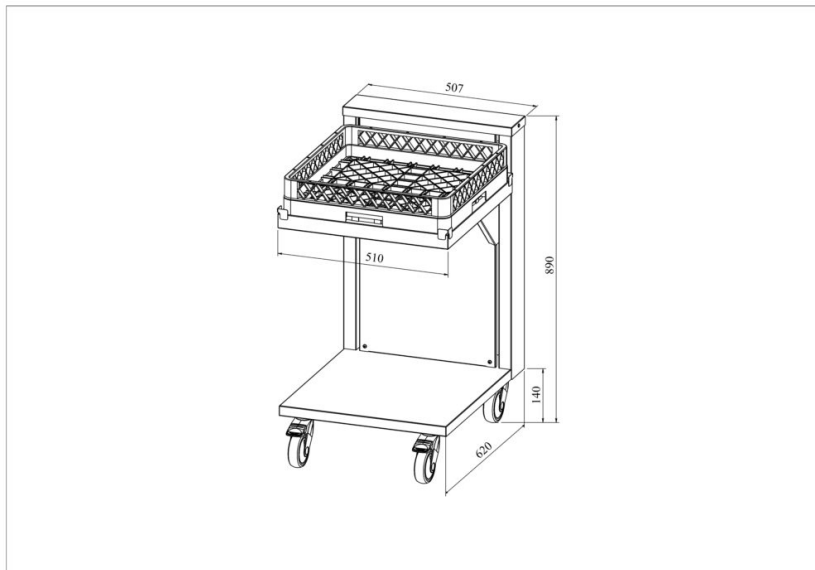

BEW - Basket dispenser

- **Product code:** BEW
- **Dimensions, mm (w*d*h):** 507*620*890

- made of stainless steel
- for 500x500mm dish basket (max capacity 5 baskets)
- equipped with surface lifting spring system
- adjustable according to basket weight
- maximum load capacity 70 kg
- basket dispenser is on wheels, allowing easier transport (2 pcs lockable wheels)