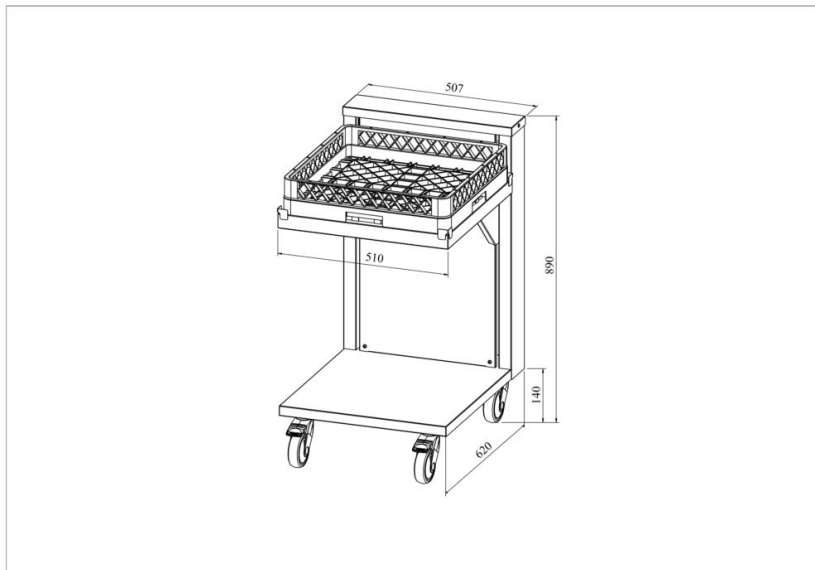

# BEW - Basket dispenser

- **Product code:** BEW
- **Dimensions, mm (w\*d\*h):** 507\*620\*890

- made of stainless steel
- for 500x500mm dish basket (max capacity 5 baskets)
- equipped with surface lifting spring system
- adjustable according to basket weight
- maximum load capacity 70 kg
- basket dispenser is on wheels, allowing easier transport (2 pcs lockable wheels)