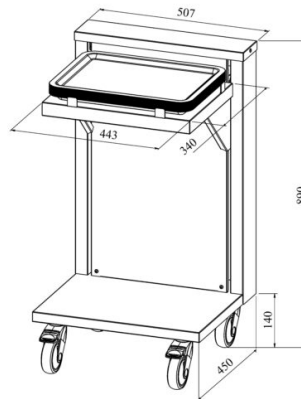

TEW - Tray dispenser

- **Product code:** TEW
- **Dimensions, mm (w*d*h):** 507*620*890

- made of stainless steel
- equipped with surface lifting spring system
- adjustable depending on tray weight
- capacity approximately 50 trays
- tray dispenser is on wheels, allowing easier transport (2 pcs lockable wheels)