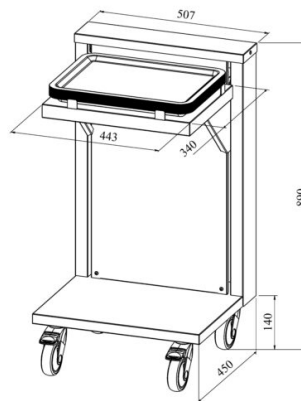

TEW - Tray dispenser

- **Product code:** TEW
- **Dimensions, mm (w*d*h):** 507*620*890

- made of stainless steel
- equipped with surface lifting spring system
- adjustable depending on tray weight
- capacity approximately 50 trays
- tray dispenser is on wheels, allowing easier transport (2 pcs lockable wheels)