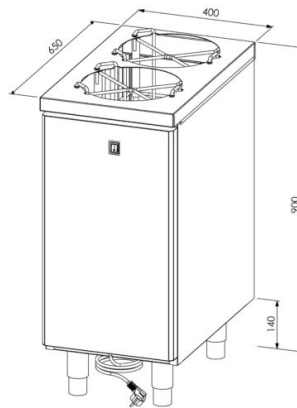

Plate dispenser LJL 2*280

- **Product code:** LJL 2*280

- stainless steel plate dispenser
- two plate cylinders – heated
- max operating temperature 40 °C
- capacity approximately 130 plates
- max plate diameter 280 mm
- adjustable feet