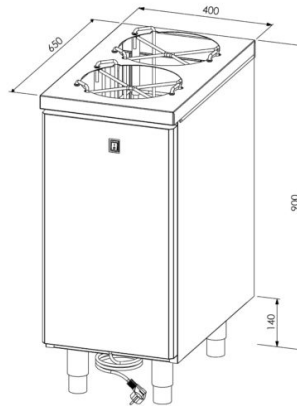

# Plate dispenser LJL 2\*280

- **Product code:** LJL 2\*280

- stainless steel plate dispenser
- two plate cylinders – heated
- max operating temperature 40 °C
- capacity approximately 130 plates
- max plate diameter 280 mm
- adjustable feet