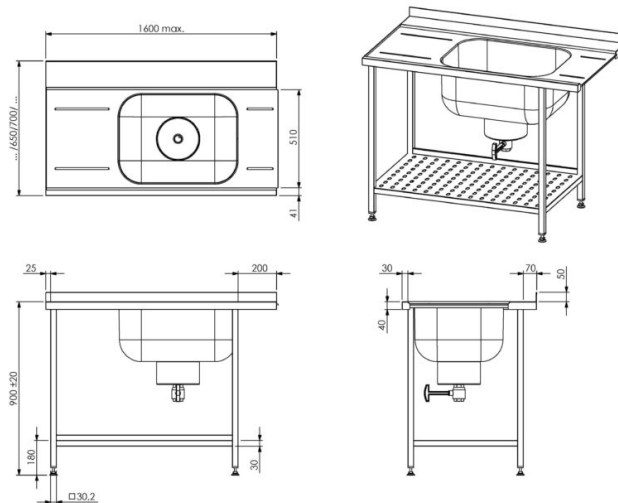

Pre-wash table EPL

- **Product code:** EPL 1200

- stainless steel worktop
- stainless steel square tube feet (30x30mm)
- sink dimensions 600 x 450 x (h) 300 mm
- elevated back edge (50mm) to protect wall from splashes
- table has dishwasher interface (NB! interface corresponding to dishwasher model – customer provides relevant information)
- sink is equipped with debris screen
- debris screen is easy to remove
- drain connection can be closed by ball valve
- adjustable feet allow adjusting height of ± 20 mm
- NB! can be ordered with mounting opening for pre-wash shower