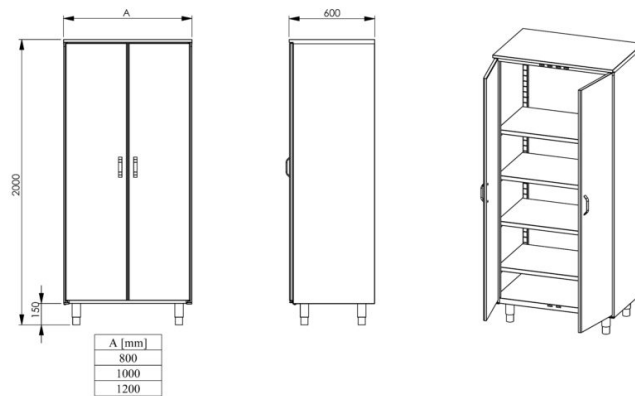

Floor cupboard

- made of stainless steel
- four shelves with adjustable height
- two doors, opening 180°
- door magnets
- adjustable feet
- socket height 150mm

[Technical drawing, PDF-file](#)