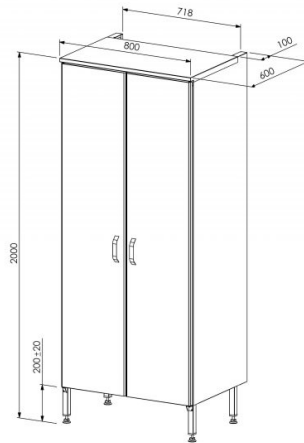

# Koristuskapp KVK800

- **Tootekood:** KVK800
- **Dimensions, mm (w\*d\*h):** 800\*600\*2000

- stainless steel cupboard for cleaning supplies
- back wall has opening for pipes
- flat and perforated shelves at the bottom, both removable
- standard equipment includes brush holders (3 pcs)
- adjustable feet allow adjusting height of  $\pm 20$ mm
- **Cupboard accessories available on order:**
  - wall-mounted sink (380\*350\*140mm)
  - back wall
  - when ordering cupboard with back wall, the sink is fixed to the cupboard
  - coil pipe /electric towel dryer
  - wall shelves on anodised aluminium carriers (depth 200mm)