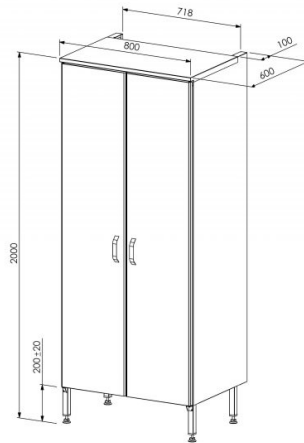

Koristuskapp KVK800

- **Tootekood:** KVK800
- **Dimensions, mm (w*d*h):** 800*600*2000

- stainless steel cupboard for cleaning supplies
- back wall has opening for pipes
- flat and perforated shelves at the bottom, both removable
- standard equipment includes brush holders (3 pcs)
- adjustable feet allow adjusting height of ± 20 mm
- **Cupboard accessories available on order:**
 - wall-mounted sink (380*350*140mm)
 - back wall
 - when ordering cupboard with back wall, the sink is fixed to the cupboard
 - coil pipe /electric towel dryer
 - wall shelves on anodised aluminium carriers (depth 200mm)