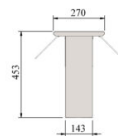

Metal upper shelf with plexiglass and heat lamps UTP SS Plex SL

- **Product code:** UTP SS Plex SL
- **Dimensions, mm (w*d*h):** 1148*270*453

- stainless steel structure
- can be ordered as pre-installed in the product or retro?t to already existing product
- heat lamps underneath the surface
- two-side splash guard with plexiglass
- **Upper shelves are available on order:**
 - in different dimensions