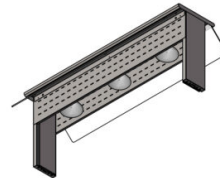

Metal upper shelf with plexiglass and heat lamps UTP SS Plex SL

- **Product code:** UTP SS Plex SL
- **Dimensions, mm (w*d*h):** 1148*270*453

- stainless steel structure
- can be ordered as pre-installed in the product or retro?t to already existing product
- heat lamps underneath the surface
- two-side splash guard with plexiglass
- **Upper shelves are available on order:**
 - in different dimensions