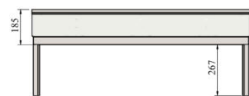

Metal upper shelf with plexiglass and heat lamps UTP SS Plex SL

- **Product code:** UTP SS Plex SL
- **Dimensions, mm (w*d*h):** 1148*270*453

- stainless steel structure
- can be ordered as pre-installed in the product or retro?t to already existing product
- heat lamps underneath the surface
- two-side splash guard with plexiglass
- **Upper shelves are available on order:**
 - in different dimensions