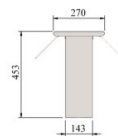

# Metal shelf surface with plexiglass and heat emitter UTP SS Plex KR

- **Product code:** UTP SS Plex KR
- **Dimensions, mm (w\*d\*h):** 1148\*270\*453

- stainless steel structure
- can be ordered as pre-installed in the product or retro?t to already existing product
- heat emitter and LED lighting underneath the surface
- two-side splash guard with plexiglass
- **Upper shelves are available on order:**
  - in different dimensions