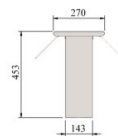

Metal shelf surface with plexiglass and heat emitter UTP SS Plex KR

- **Product code:** UTP SS Plex KR
- **Dimensions, mm (w*d*h):** 1148*270*453

- stainless steel structure
- can be ordered as pre-installed in the product or retro?t to already existing product
- heat emitter and LED lighting underneath the surface
- two-side splash guard with plexiglass
- **Upper shelves are available on order:**
 - in different dimensions