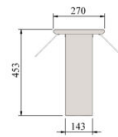

Metal upper shelf with plexiglass UTP SS Plex

- **Product code:** UTP SS Plex
- **Dimensions, mm (w*d*h):** 1148*270*453

- stainless steel structure
- can be ordered as pre-installed in the product or retro?t to already existing product
- LED lighting underneath the surface
- two-side splash guard with plexiglass
- **Upper shelves are available on order:**
 - in different dimensions