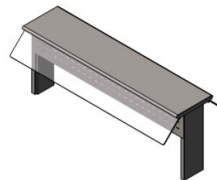

# Metal upper shelf with glass and heat lamps UTP SS Glass SL

- **Product code:** UTP SS Glass SL
- **Dimensions, mm (w\*d\*h):** 1148\*270\*453

- stainless steel structure
- can be ordered as pre-installed in the product or retro?t to already existing product
- heat lamps underneath the surface
- two-sided splash guard made of tempered glass
- **Upper shelves are available on order:**
  - in different dimensions