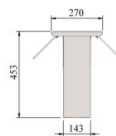

# Metal upper shelf with glass and heat lamps UTP SS Glass SL

- **Product code:** UTP SS Glass SL
- **Dimensions, mm (w\*d\*h):** 1148\*270\*453

- stainless steel structure
- can be ordered as pre-installed in the product or retro?t to already existing product
- heat lamps underneath the surface
- two-sided splash guard made of tempered glass
- **Upper shelves are available on order:**
  - in different dimensions