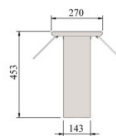

Metal upper shelf with glass and heat emitter UTP SS Glass KR

- **Product code:** UTP SS Glass KR
- **Dimensions, mm (w*d*h):** 1148*270*453

- stainless steel structure
- can be ordered as pre-installed in the product or retro?t to already existing product
- heat emitter and LED lighting underneath the surface
- two-sided splash guard made of tempered glass
- **Upper shelves are available on order:**
 - in different dimensions