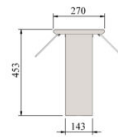

# Metal upper shelf with glass UTP SS Glass

- **Product code:** UTP SS Glass
- **Dimensions, mm (w\*d\*h):** 1148\*270\*453

- stainless steel structure
- can be ordered as pre-installed in the product or retro?t to already existing product
- LED lighting underneath the surface
- two-sided splash guard made of tempered glass
- **Upper shelves are available on order:**
  - in different dimensions