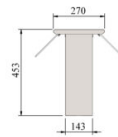

Metal upper shelf with glass UTP SS Glass

- **Product code:** UTP SS Glass
- **Dimensions, mm (w*d*h):** 1148*270*453

- stainless steel structure
- can be ordered as pre-installed in the product or retro?t to already existing product
- LED lighting underneath the surface
- two-sided splash guard made of tempered glass
- **Upper shelves are available on order:**
 - in different dimensions