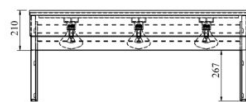

Laminated upper shelf with plexiglass and heat lamps UTP W SL

- **Product code:** UTP W SL
- **Dimensions, mm (w*d*h):** 1148*220*477

- stainless steel structure
- can be ordered as pre-installed in the product or retro?t to already existing product
- heat lamps underneath the surface
- two-side splash guard with plexiglass
- **Upper shelves are available on order:**
 - in different dimensions