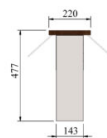

Laminated upper shelf with plexiglass and heat lamps UTP W SL

- **Product code:** UTP W SL
- **Dimensions, mm (w*d*h):** 1148*220*477

- stainless steel structure
- can be ordered as pre-installed in the product or retro?t to already existing product
- heat lamps underneath the surface
- two-side splash guard with plexiglass
- **Upper shelves are available on order:**
 - in different dimensions