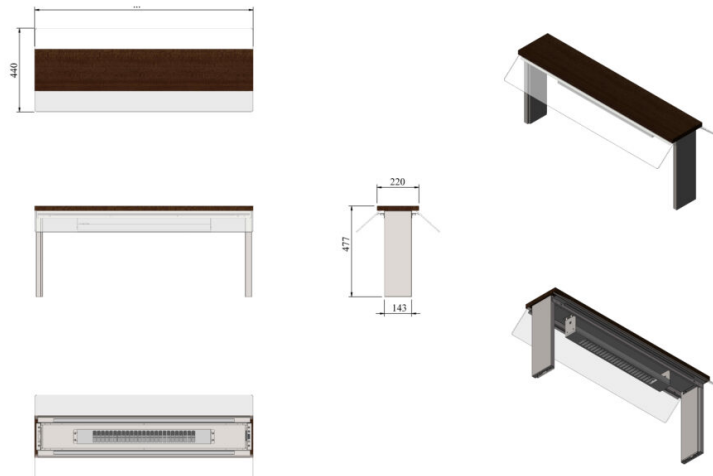

# Laminated upper shelf with plexiglass and heat emitter UTP W KR

- **Product code:** UTP W KR
- **Dimensions, mm (w\*d\*h):** 1148\*220\*477

- stainless steel structure
- can be ordered as pre-installed in the product or retro?t to already existing product
- heat emitter and LED lighting underneath the surface
- two-side splash guard with plexiglass
- **Upper shelves are available on order:**
  - in different dimensions