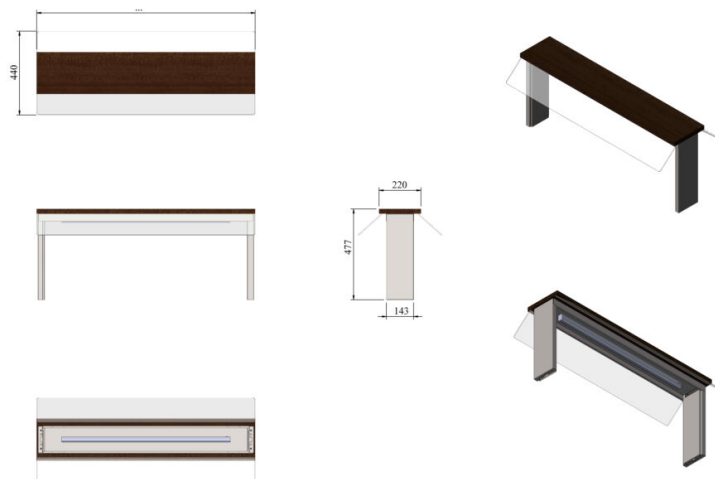

Laminated upper shelf with plexiglass UTP W

- **Product code:** UTP W
- **Dimensions, mm (w*d*h):** 1148*220*477

- stainless steel structure
- can be ordered as pre-installed in the product or retro?t to already existing product
- LED lighting underneath the surface
- two-side splash guard with plexiglass
- **Upper shelves are available on order:**
 - in different dimensions