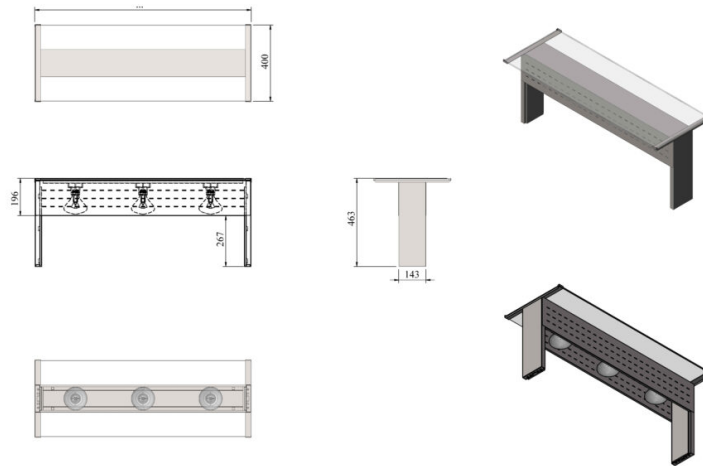

# Upper shelf with glass and heat lamps UTP G SL

- **Product code:** UTP G SL
- **Dimensions, mm (w\*d\*h):** 1148\*400\*463

- stainless steel structure
- can be ordered as pre-installed in the product or retro?t to already existing product
- heat lamps underneath the surface
- straight tempered glass
- **Upper shelves are available on order:**
  - in different dimensions