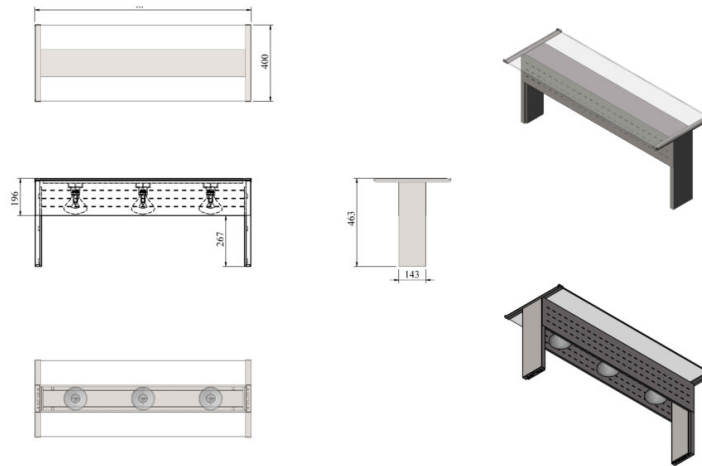

Upper shelf with glass and heat lamps UTP G SL

- **Product code:** UTP G SL
- **Dimensions, mm (w*d*h):** 1148*400*463

- stainless steel structure
- can be ordered as pre-installed in the product or retro?t to already existing product
- heat lamps underneath the surface
- straight tempered glass
- **Upper shelves are available on order:**
 - in different dimensions