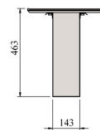

Upper shelf with glass and heat emitter UTP G KR

- **Product code:** UTP G KR
- **Dimensions, mm (w*d*h):** 1148*400*463

- stainless steel structure
- can be ordered as pre-installed in the product or retro?t to already existing product
- heat emitter and LED lighting underneath the surface
- straight tempered glass
- **Upper shelves are available on order:**
 - in different dimensions