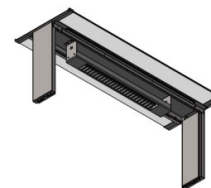

Upper shelf with glass and heat emitter UTP G KR

- **Product code:** UTP G KR
- **Dimensions, mm (w*d*h):** 1148*400*463

- stainless steel structure
- can be ordered as pre-installed in the product or retro?t to already existing product
- heat emitter and LED lighting underneath the surface
- straight tempered glass
- **Upper shelves are available on order:**
 - in different dimensions