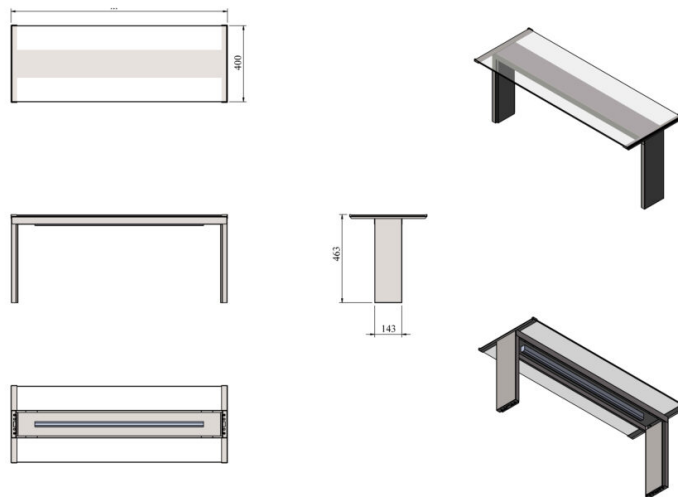

Upper shelf with glass UTP G

- **Product code:** UTP G
- **Dimensions, mm (w*d*h):** 1148*400*463

- stainless steel structure
- can be ordered as pre-installed in the product or retro?t to already existing product
- LED lighting underneath the surface
- straight tempered glass
- **Upper shelves are available on order:**
 - in different dimensions