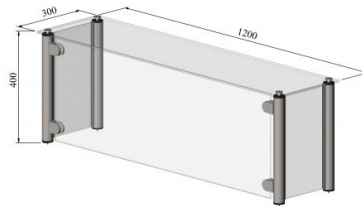

Hand out shelf Jete OK

- **Product code:** VTP Jete OK
- **Dimensions, mm (w*d*h):** 1200*300*400

- stainless steel and tempered glass structure with end glass panes
- can be ordered as pre-installed in the product or retro?t to already existing product
- can be ordered with LED lighting
- glass parts easy to clean
- **Hand out shelves are available on order:**
 - in different dimensions