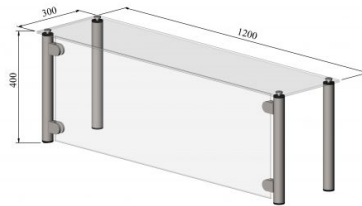

Hand out shelf Jete

- **Product code:** VTP Jete
- **Dimensions, mm (w*d*h):** 1200*300*400

- stainless steel and tempered glass structure
- can be ordered as pre-installed in the product or retro?t to already existing product
- can be ordered with LED lighting
- glass parts easy to clean
- **Hand out shelves are available on order:**
 - in different dimensions