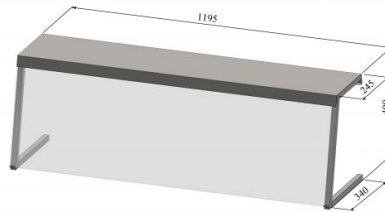

# Hand out shelf Ita

- **Product code:** VTP Ita
- **Dimensions, mm (w\*d\*h):** 1195\*340\*400

- stainless steel and plexiglass structure
- can be ordered as pre-installed in the product or retro?t to already existing product
- can be ordered with LED lighting
- glass parts easy to clean
- **Hand out shelves are available on order:**
  - in different dimensions
  - tempered glass structure