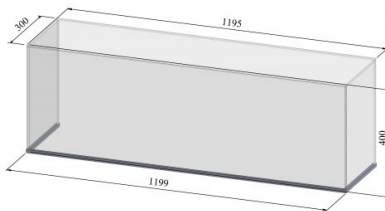

Hand out shelf Cubo

- **Product code:** VTP Cubo
- **Dimensions, mm (w*d*h):** 1200*300*400

- tempered glass structure
- can be ordered as pre-installed in the product or retro?t to already existing product
- glass parts easy to clean
- **Hand out shelves are available on order:**
 - in different dimensions