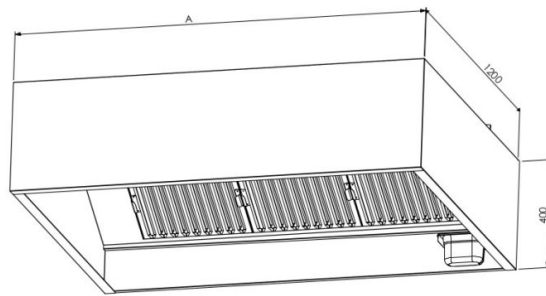

Wall-mounted ventilation hood

Standard

A [mm]
800
1200
1600
2000
2400
2920

- made of stainless steel
- removes steam released when using the oven (e.g. when opening oven door)
- can be ordered with or without filter
- stainless steel labyrinth filters
- filters located in back wall
- hood with filters has easily removable grease collector
- standard dimensions: 800; 1200; 1600; 2000; 2400; 2920