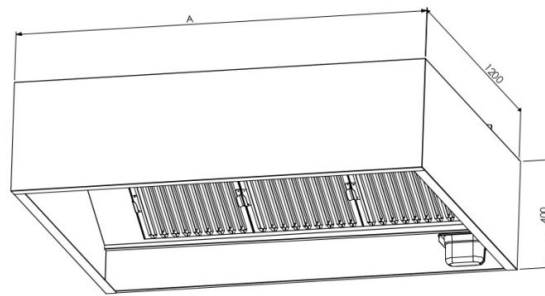

Wall-mounted ventilation hood

Standard

A [mm]
800
1200
1600
2000
2400
2920

- made of stainless steel
- removes steam released when using the oven (e.g. when opening oven door)
- can be ordered with or without filter
- stainless steel labyrinth filters
- filters located in back wall
- hood with filters has easily removable grease collector
- standard dimensions: 800; 1200; 1600; 2000; 2400; 2920