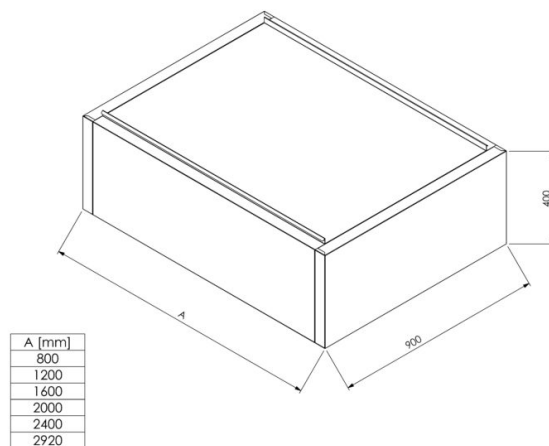

# Ceiling-mounted ventilation hood

- made of stainless steel
- removes steam released when using the oven (e.g. when opening oven door)
- available on order with or without filter (type and placement of filter depends on order)
- stainless steel labyrinth filters
- filters located in the middle of hood
- hood with filters has easily removable grease collector
- standard dimensions: 800; 1200; 1600; 2000; 2400; 2920