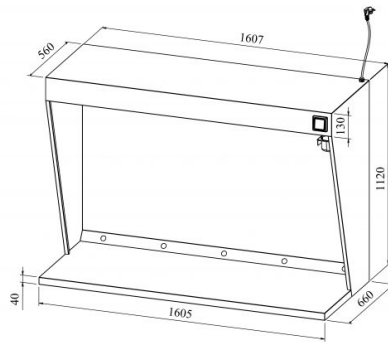

Ventilation hood for grill

- made of stainless steel
- removes steam generated when using the grill
- stainless steel labyrinth filters
- standard dimensions: 807; 1207; 1607; 2007; 2407; 2920

[Technical drawing, PDF-file](#)