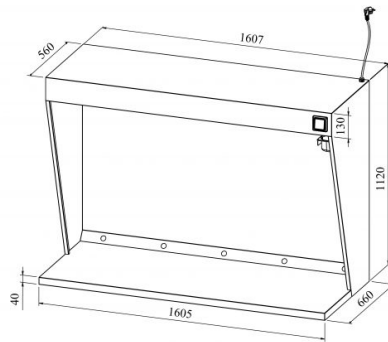

# Ventilation hood for grill

- made of stainless steel
- removes steam generated when using the grill
- stainless steel labyrinth filters
- standard dimensions: 807; 1207; 1607; 2007; 2407; 2920

[Technical drawing, PDF-file](#)