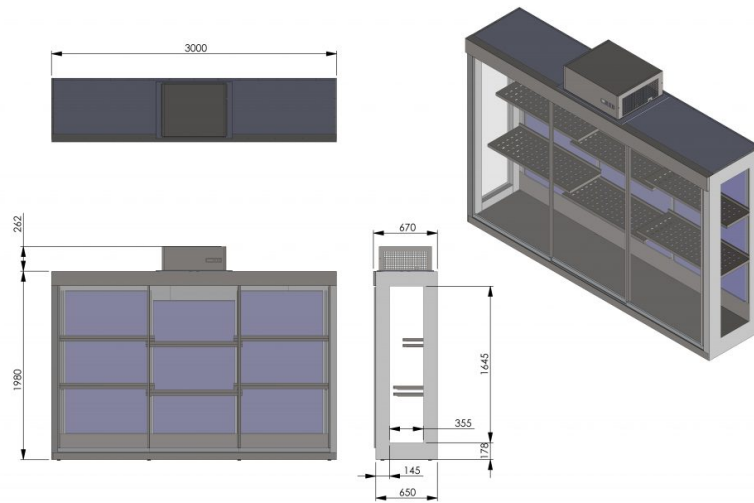

Floral cooler KK3000

- **Product code:** KK3000
- **Dimensions, mm (w*d*h):** 3000*670*2242
- **Operating temperature:** algseade +6 °C
- **Degree of protection:** IP44
- **Refrigerant:** -
- **Capacity (kW):** 0,6
- **Frequency (Hz):** 50
- **Voltage (V):** 220 - 230

- floral cooler with modern design
- excellent display due to good lighting
- electronically controlled forced air circulation
- digitally adjustable operating temperature
- digital temperature display (initial setting +6 °C)
- top and side lighting
- easily adjustable shelf height
- double front and side glasses
- glass sliding doors in front