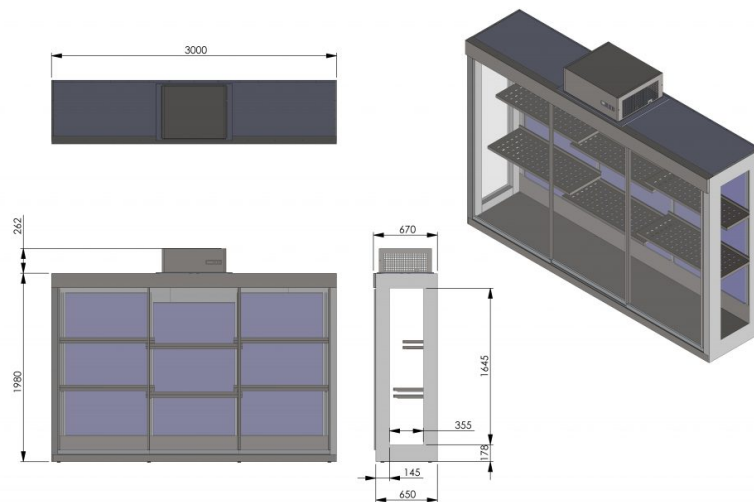

Floral cooler KK3000

- **Product code:** KK3000
- **Dimensions, mm (w*d*h):** 3000*670*2242
- **Operating temperature:** algseade +6 °C
- **Degree of protection:** IP44
- **Refrigerant:** -
- **Capacity (kW):** 0,6
- **Frequency (Hz):** 50
- **Voltage (V):** 220 - 230

- floral cooler with modern design
- excellent display due to good lighting
- electronically controlled forced air circulation
- digitally adjustable operating temperature
- digital temperature display (initial setting +6 °C)
- top and side lighting
- easily adjustable shelf height
- double front and side glasses
- glass sliding doors in front