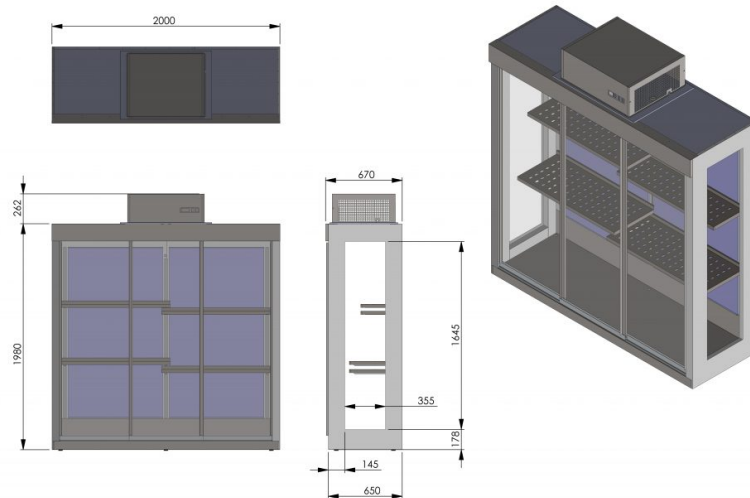

# Floral cooler KK2000

- **Product code:** KK2000
- **Dimensions, mm (w\*d\*h):** 2000\*670\*2242
- **Operating temperature:** algseade +6 °C
- **Degree of protection:** IP44
- **Refrigerant:** -
- **Capacity (kW):** 0,6
- **Frequency (Hz):** 50
- **Voltage (V):** 220 - 230

- floral cooler with modern design
- excellent display due to good lighting
- electronically controlled forced air circulation
- digitally adjustable operating temperature
- digital temperature display (initial setting +6 °C)
- top and side lighting
- easily adjustable shelf height
- double front and side glasses
- glass sliding doors in front