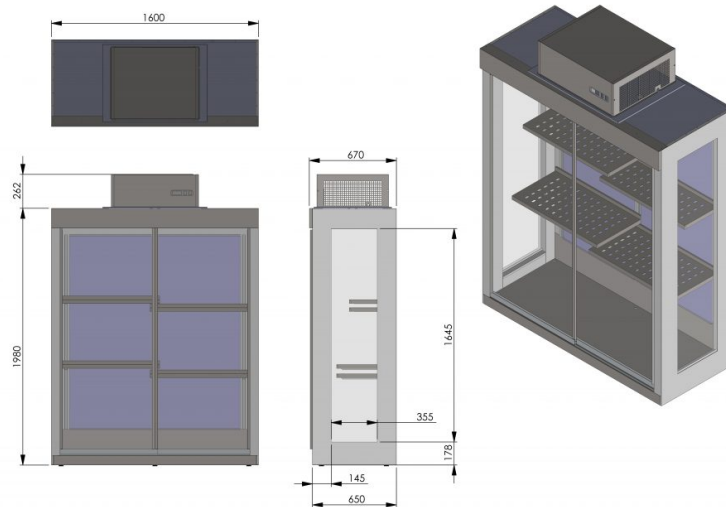

Floral cooler KK1600

- **Product code:** KK1600
- **Dimensions, mm (w*d*h):** 1600*670*2242
- **Operating temperature:** algseade +6 °C
- **Degree of protection:** IP44
- **Refrigerant:** -
- **Capacity (kW):** 0,6
- **Frequency (Hz):** 50
- **Voltage (V):** 220 - 230

- floral cooler with modern design
- excellent display due to good lighting
- electronically controlled forced air circulation
- digitally adjustable operating temperature
- digital temperature display (initial setting +6 °C)
- top and side lighting
- easily adjustable shelf height
- double front and side glasses
- glass sliding doors in front