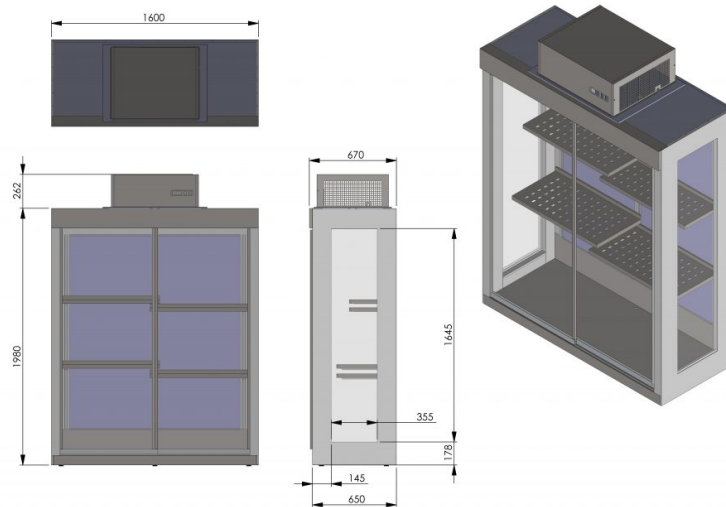

# Floral cooler KK1600

- **Product code:** KK1600
- **Dimensions, mm (w\*d\*h):** 1600\*670\*2242
- **Operating temperature:** algseade +6 °C
- **Degree of protection:** IP44
- **Refrigerant:** -
- **Capacity (kW):** 0,6
- **Frequency (Hz):** 50
- **Voltage (V):** 220 - 230

- floral cooler with modern design
- excellent display due to good lighting
- electronically controlled forced air circulation
- digitally adjustable operating temperature
- digital temperature display (initial setting +6 °C)
- top and side lighting
- easily adjustable shelf height
- double front and side glasses
- glass sliding doors in front