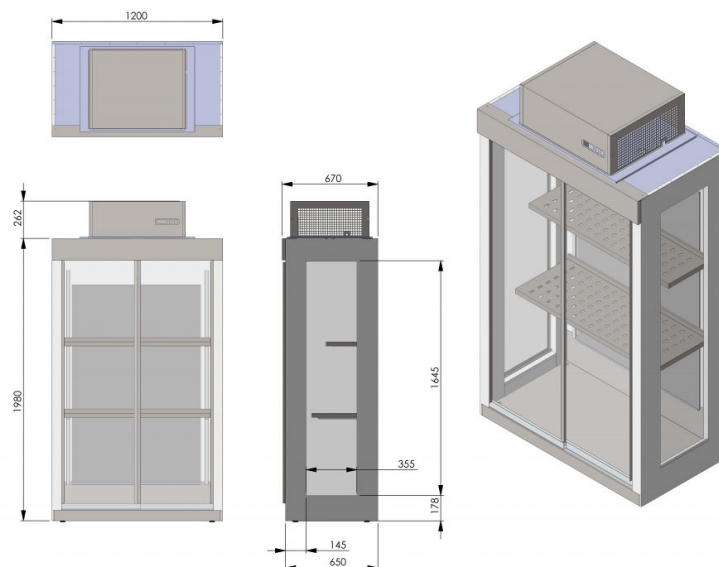

Floral cooler KK1200

- **Product code:** KK1200
- **Dimensions, mm (w*d*h):** 1200*670*2242
- **Operating temperature:** algseade +6 °C
- **Degree of protection:** IP44
- **Refrigerant:** -
- **Capacity (kW):** 0,6
- **Frequency (Hz):** 50
- **Voltage (V):** 220 - 230

- floral cooler with modern design
- excellent display due to good lighting
- electronically controlled forced air circulation
- digitally adjustable operating temperature
- digital temperature display (initial setting +6 °C)
- top and side lighting
- easily adjustable shelf height
- double front and side glasses
- glass sliding doors in front