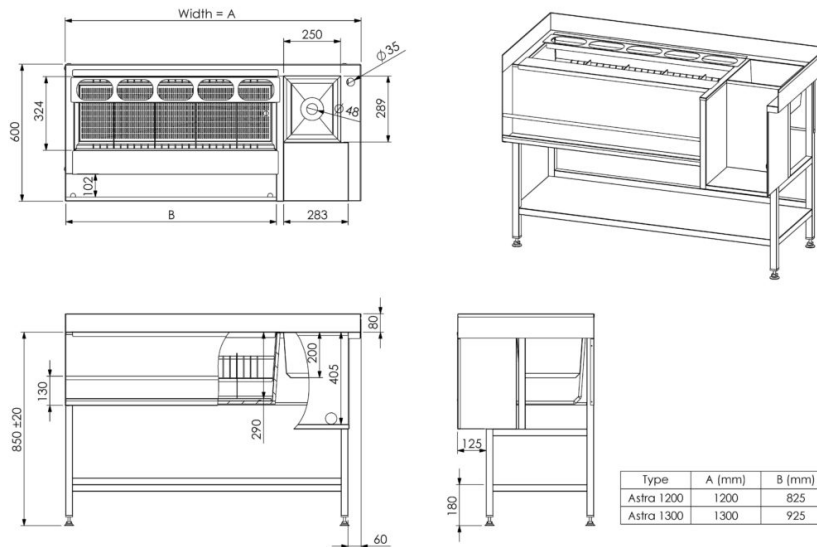

Barmodul Astra 1300

- **Product code:** Astra 1300
- **Dimensions, mm (w*d*h):** 1300*600*850/930

- stainless steel structure
- ice chest depth 300mm
- ice chest with drain connection
- ice chest with removable dividers
- grate at the bottom of ice chest
- removable support for GN containers 1/9 (5 openings, containers not included)
- bottle holder
- base for blender
- sink with dimensions 250*290*200mm
- mixer mounting hole (Ø35 mm), mixer not included
- adjustable feet allow adjusting height of ±20 mm