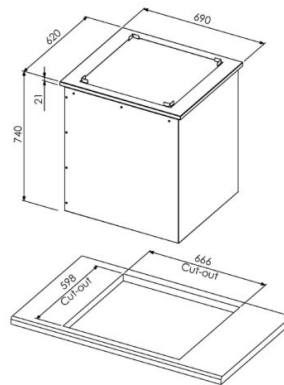

Drop-In basket dispenser DI KJ

- **Product code:** DI KJ

- for 500 x 500 mm dish basket
- suspension adjusted according to basket weight
- drop-in furniture model
- edge is 21 mm above furniture top surface
- minimum height of furniture 750 mm
- capacity 4 baskets
- furniture cut-out dimensions 666 x 598 mm