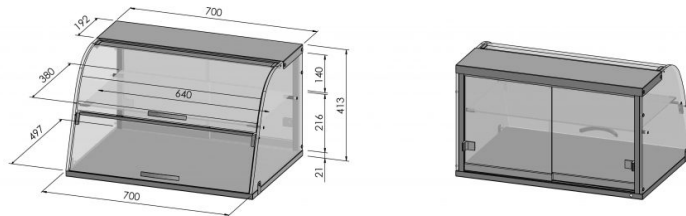

Glass display Vivian NL 700/1

- **Product code:** NL 700/1
- **Dimensions, mm (w*d*h):** 700*500*413

- neutral tabletop display
- lift-up doors on customer side
- easy sliding glass doors on vendor side
- stainless steel structure
- glass shelves
- LED lighting in upper part of display