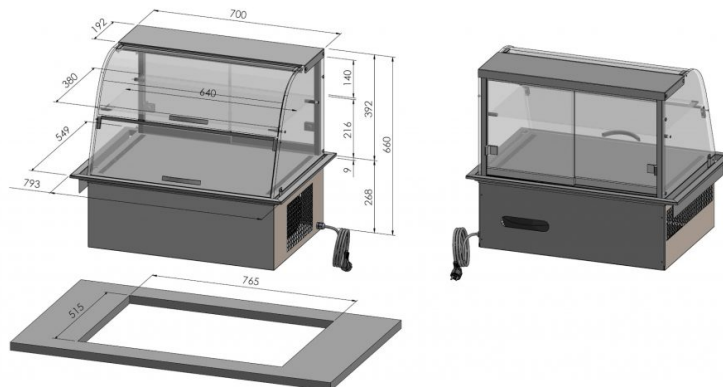

Glass display Vivian KL 700/1

- **Product code:** KL 700/1
- **Dimensions, mm (w*d*h):** 793*549*392
- **Operating temperature:** +8 ...+12
- **Degree of protection:** IP44
- **Refrigerant:** R290
- **Capacity (kW):** 0,4
- **Frequency (Hz):** 50
- **Voltage (V):** 220 - 230

- cold display for short-term distribution of food at +8°C to +12°C (digital temperature display)
- lift-up doors on customer side
- easy sliding glass doors on vendor side
- stainless steel structure
- display can be mounted on tabletop or frame
- ventilator-cooled
- glass shelves
- LED lighting in upper part of display