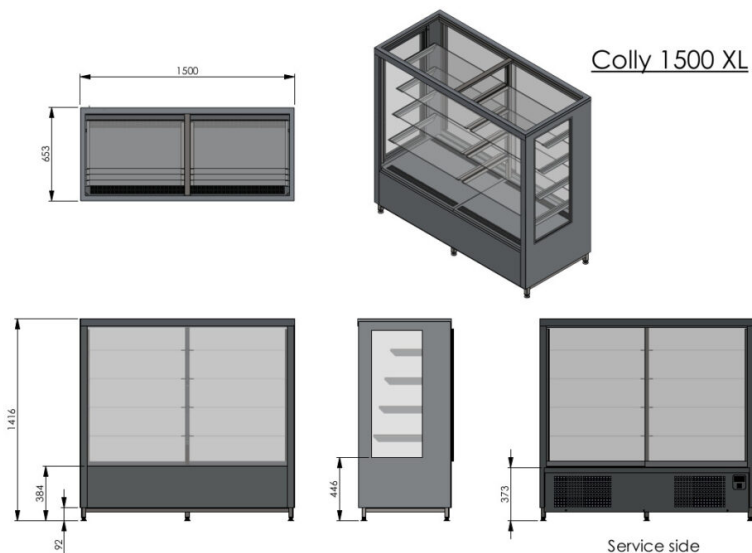

# Bakery glass display Colly 1500 XL

- **Product code:** Colly 1500 XL
- **Dimensions, mm (w\*d\*h):** 1500\*650\*1400
- **Operating temperature:** +4 .... +8
- **Degree of protection:** IP44
- **Refrigerant:** -
- **Capacity (kW):** 0,4
- **Frequency (Hz):** 50
- **Voltage (V):** 220 - 230

- display with modern square design
- made of stainless steel
- excellent display of confectionary products due to good lighting
- digital adjustment of operating temperature from +4°C to +8°C (digital temperature display)
- automatic defrost system
- sliding back doors
- four glass shelves

# Bakery glass display Colly 1500 XL

- easily adjustable shelf height
- shelves have LED lighting
- adjustable feet allow adjusting height of +30mm

[Technical drawing, PDF-file](#)