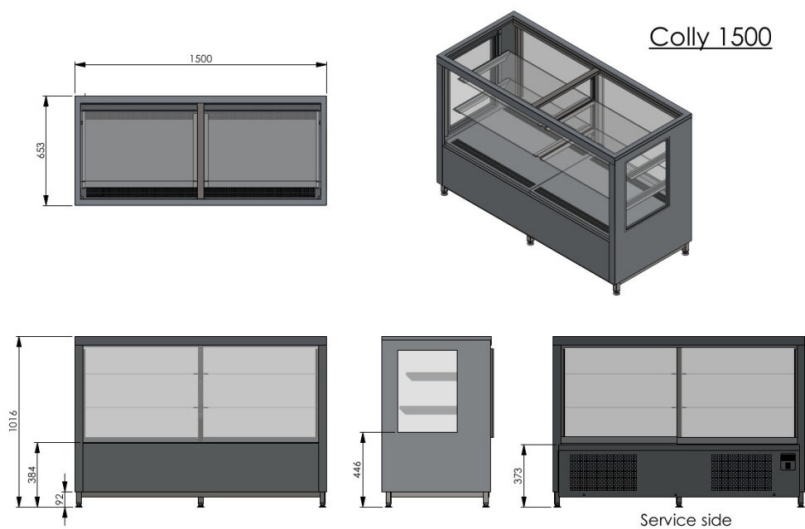

Bakery glass display Colly 1500

- **Product code:** Colly 1500
- **Dimensions, mm (w*d*h):** 1500*650*1000
- **Operating temperature:** +4 +8
- **Degree of protection:** IP44
- **Refrigerant:** -
- **Capacity (kW):** 0,4
- **Frequency (Hz):** 50
- **Voltage (V):** 220 - 230

- display with modern square design
- made of stainless steel
- excellent display of confectionary products due to good lighting
- digital adjustment of operating temperature from +4°C to +8°C (digital temperature display)
- automatic defrost system
- sliding back doors
- two glass shelves

RESTMEC

Bakery glass display Colly 1500

- easily adjustable shelf height
- shelves have LED lighting
- adjustable feet allow adjusting height of +30mm

[Technical drawing, PDF-file](#)