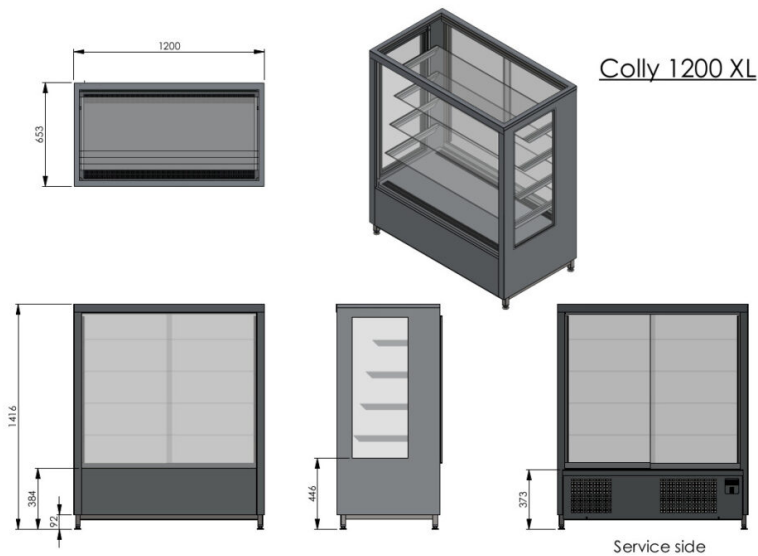

Bakery glass display Colly 1200 XL

- **Product code:** Colly 1200 XL
- **Dimensions, mm (w*d*h):** 1200*650*1400
- **Operating temperature:** +4 +8
- **Degree of protection:** IP44
- **Refrigerant:** -
- **Capacity (kW):** 0,4
- **Frequency (Hz):** 50
- **Voltage (V):** 220 - 230

- display with modern square design
- made of stainless steel
- excellent display of confectionary products due to good lighting
- digital adjustment of operating temperature from +4°C to +8°C (digital temperature display)
- automatic defrost system
- sliding back doors
- four glass shelves

RESTMEC

Bakery glass display Colly 1200 XL

- easily adjustable shelf height
- shelves have LED lighting
- adjustable feet allow adjusting height of +30mm

[Technical drawing, PDF-file](#)