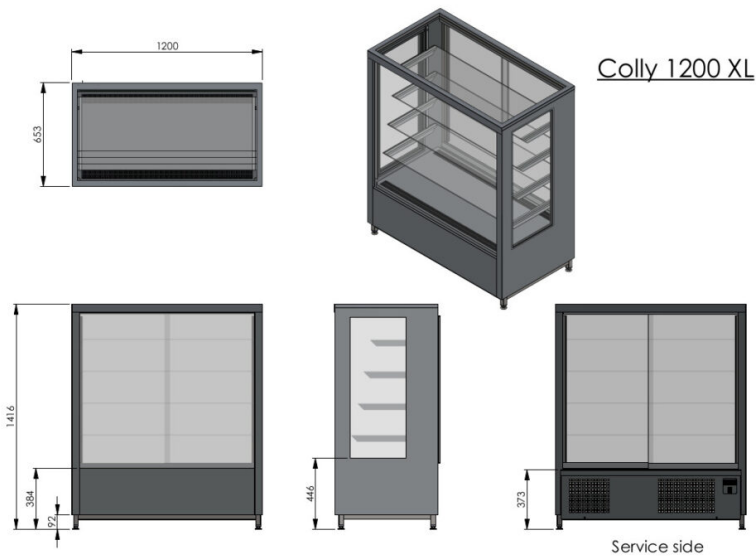

# Bakery glass display Colly 1200 XL

- **Product code:** Colly 1200 XL
- **Dimensions, mm (w\*d\*h):** 1200\*650\*1400
- **Operating temperature:** +4 .... +8
- **Degree of protection:** IP44
- **Refrigerant:** -
- **Capacity (kW):** 0,4
- **Frequency (Hz):** 50
- **Voltage (V):** 220 - 230

- display with modern square design
- made of stainless steel
- excellent display of confectionary products due to good lighting
- digital adjustment of operating temperature from +4°C to +8°C (digital temperature display)
- automatic defrost system
- sliding back doors
- four glass shelves

# Bakery glass display Colly 1200 XL

- easily adjustable shelf height
- LED lighting on the sides
- adjustable feet allow adjusting height of +30mm

[Technical drawing, PDF-file](#)