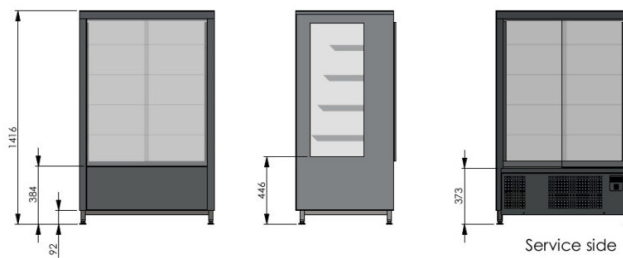

Bakery glass display Colly 900 XL

- **Product code:** Colly 900 XL
- **Dimensions, mm (w*d*h):** 900*650*1400
- **Operating temperature:** +4 +8
- **Degree of protection:** IP44
- **Refrigerant:** -
- **Capacity (kW):** 0,4
- **Frequency (Hz):** 50
- **Voltage (V):** 220 - 230

Colly 900 XL

- display with modern square design
- made of stainless steel
- excellent display of confectionary products due to good lighting
- digital adjustment of operating temperature from +4°C to +8°C (digital temperature display)
- automatic defrost system
- sliding back doors
- four glass shelves

RESTMEC

Bakery glass display Colly 900 XL

- easily adjustable shelf height
- shelves have LED lighting
- adjustable feet allow adjusting height of +30mm

[Technical drawing, PDF-file](#)