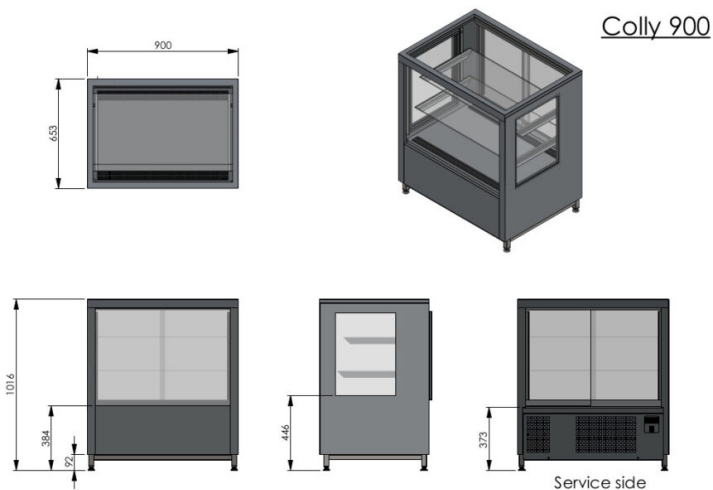

Bakery glass display Colly 900

- **Product code:** Colly 900
- **Dimensions, mm (w*d*h):** 900*650*1000
- **Operating temperature:** +4 +8
- **Degree of protection:** IP44
- **Refrigerant:** -
- **Capacity (kW):** 0,4
- **Frequency (Hz):** 50
- **Voltage (V):** 220 - 230

- display with modern square design
- made of stainless steel
- excellent display of confectionary products due to good lighting
- digital adjustment of operating temperature from +4°C to +8°C (digital temperature display)
- automatic defrost system
- sliding back doors
- two glass shelves

RESTMEC

Bakery glass display Colly 900

- easily adjustable shelf height
- LED lighting on the sides
- adjustable feet allow adjusting height of +30mm

[Technical drawing, PDF-file](#)