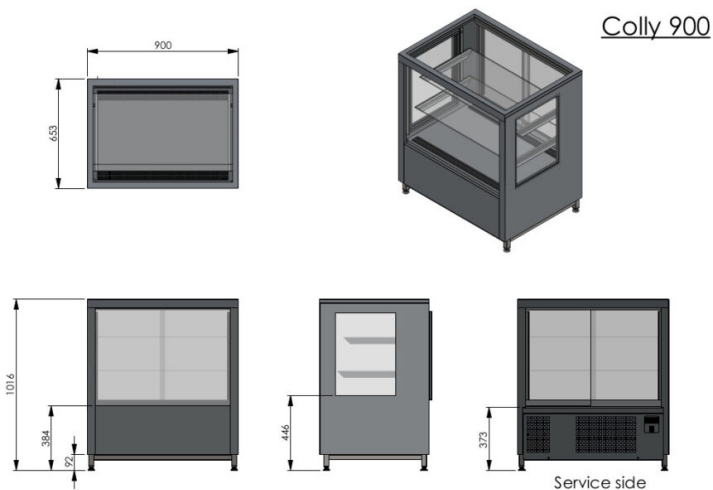

Bakery glass display Colly 900

- **Product code:** Colly 900
- **Dimensions, mm (w*d*h):** 900*650*1000
- **Operating temperature:** +4 +8
- **Degree of protection:** IP44
- **Refrigerant:** -
- **Capacity (kW):** 0,4
- **Frequency (Hz):** 50
- **Voltage (V):** 220 - 230

- display with modern square design
- made of stainless steel
- excellent display of confectionary products due to good lighting
- digital adjustment of operating temperature from +4°C to +8°C (digital temperature display)
- automatic defrost system
- sliding back doors
- two glass shelves

RESTMEC

Bakery glass display Colly 900

- easily adjustable shelf height
- shelves have LED lighting
- adjustable feet allow adjusting height of +30mm

[Technical drawing, PDF-file](#)