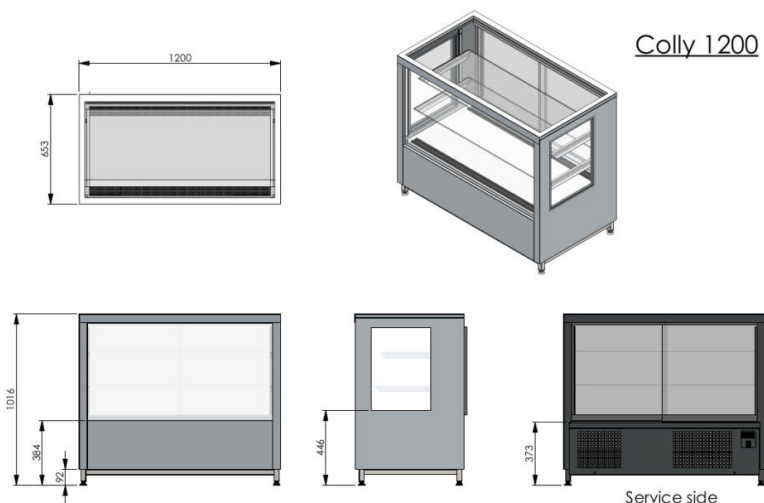

# Bakery glass display Colly 1200

- **Product code:** Colly 1200
- **Dimensions, mm (w\*d\*h):** 1200\*650\*1000
- **Operating temperature:** +4 .... +8
- **Degree of protection:** IP44
- **Refrigerant:** -
- **Capacity (kW):** 0,4
- **Frequency (Hz):** 50
- **Voltage (V):** 220 - 230

- display with modern square design
- made of stainless steel
- excellent display of confectionary products due to good lighting
- digital adjustment of operating temperature from +4°C to +8°C (digital temperature display)
- automatic defrost system
- sliding back doors
- two glass shelves

# Bakery glass display Colly 1200

- easily adjustable shelf height
- shelves have LED lighting
- adjustable feet allow adjusting height of +30mm

[Technical drawing, PDF-file](#)