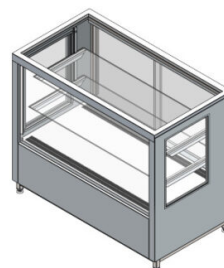

Bakery glass display Colly 1200

- **Product code:** Colly 1200
- **Dimensions, mm (w*d*h):** 1200*650*1000
- **Operating temperature:** +4 +8
- **Degree of protection:** IP44
- **Refrigerant:** -
- **Capacity (kW):** 0,4
- **Frequency (Hz):** 50
- **Voltage (V):** 220 - 230

Colly 1200

Service side

- display with modern square design
- made of stainless steel
- excellent display of confectionary products due to good lighting
- digital adjustment of operating temperature from +4°C to +8°C (digital temperature display)
- automatic defrost system
- sliding back doors
- two glass shelves

RESTMEC

Bakery glass display Colly 1200

- easily adjustable shelf height
- shelves have LED lighting
- adjustable feet allow adjusting height of +30mm

[Technical drawing, PDF-file](#)