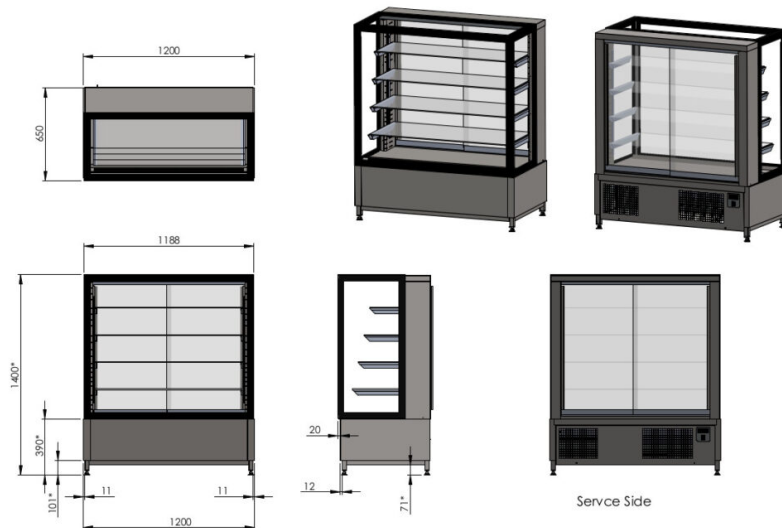

Bakery glass display Cube 1200 XL

- **Product code:** Cube 1200 XL
- **Dimensions, mm (w*d*h):** 1200*650*1400
- **Operating temperature:** +4 +8
- **Degree of protection:** IP44
- **Refrigerant:** -
- **Capacity (kW):** 0,4
- **Frequency (Hz):** 50
- **Voltage (V):** 220 - 230

- display with modern square design
- made of stainless steel
- excellent display of confectionary products due to good lighting
- electronically controlled forced air circulation
- digital adjustment of operating temperature from +4°C to +8°C (digital temperature display)
- LED lighting on the sides
- sliding back doors
- four glass shelves
- easily adjustable shelf height

RESTMEC

Bakery glass display Cube 1200 XL

- automatic defrost system and evaporator
- double front, side and rear glass
- black edges of glass
- simple and rapid cleaning

[Technical drawing, PDF-file](#)