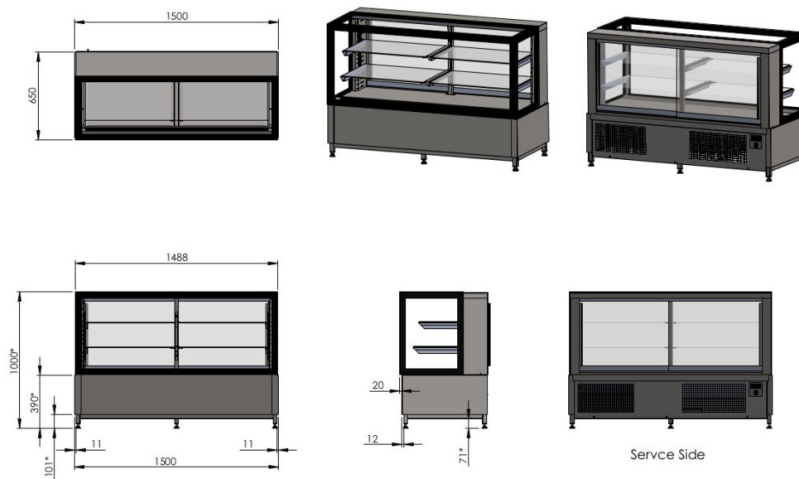

Bakery glass display Cube 1500

- **Product code:** Cube 1500
- **Dimensions, mm (w*d*h):** 1500*650*1000
- **Operating temperature:** +4 +8
- **Degree of protection:** IP44
- **Refrigerant:** -
- **Capacity (kW):** 0,4
- **Frequency (Hz):** 50
- **Voltage (V):** 220 - 230

- display with modern square design
- made of stainless steel
- excellent display of confectionary products due to good lighting
- electronically controlled forced air circulation
- digital adjustment of operating temperature from +4°C to +8°C (digital temperature display)
- LED lighting on the sides
- sliding back doors
- two glass shelves
- easily adjustable shelf height

RESTMEC

Bakery glass display Cube 1500

- automatic defrost system and evaporator
- double front, side and rear glass
- black edges of glass
- simple and rapid cleaning
- adjustable feet allow adjusting height in the range of 990–1030mm