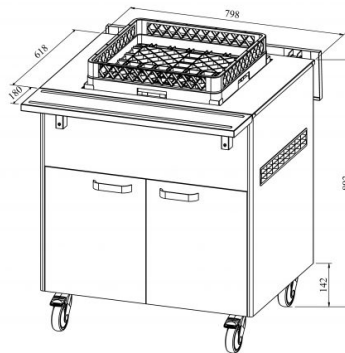

Neutral serving buffet for basket BTV 800

- **Product code:** BTV 800
- **Dimensions, mm (w*d*h):** 800*620*893

- neutral serving buffet for basket
- suspension can be adjusted according to basket weight
- fold-down auxiliary surfaces
- buffet is on wheels, allowing easier transport (2 pcs lockable wheels)
- two-door cupboard at the lower part of the buffet
- **Accessories available on order:**
 - stainless steel socket
 - kit for connecting side surfaces