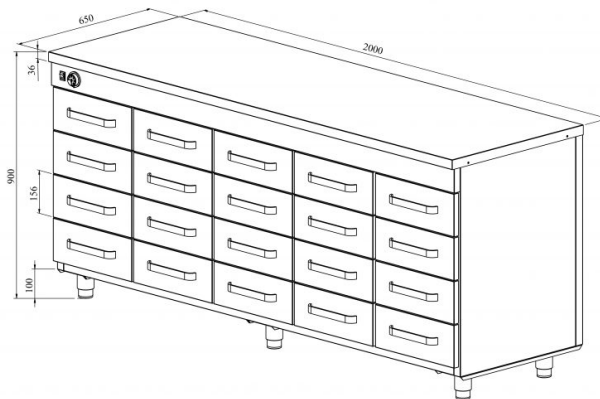

Heated cupboard with neutral top LK 20020

- **Product code:** LK 20020
- **Dimensions, mm (w*d*h):** 2000*650*900
- **Operating temperature:** +30...+95
- **Degree of protection:** IP44
- **Capacity (kW):** 1,5
- **Frequency (Hz):** 50
- **Voltage (V):** 220 - 230

- neutral worktop made of stainless steel
- stainless steel structure
- thermostat-adjusted temperature range from +30 °C to +95 °C
- mechanical thermostat
- drawer 156mm (20 pcs): GN 1/1-100
- drawers for GN containers move on self-locking telescopic rails
- drawers open 110%, making it easier to place GN containers in the drawer
- adjustable feet allow adjusting height in the range of 880–910mm