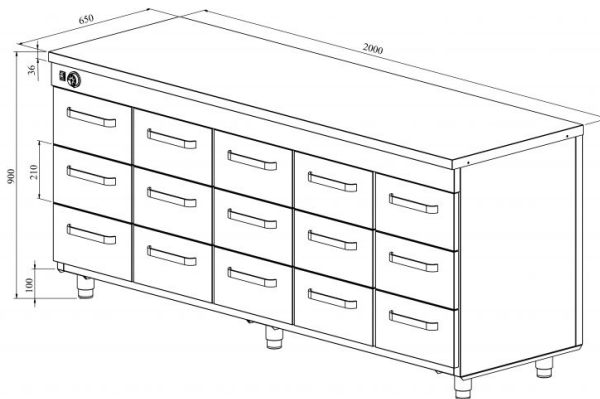

Heated cupboard with neutral top LK 20015

- **Product code:** LK 20015
- **Dimensions, mm (w*d*h):** 2000*650*900
- **Operating temperature:** +30...+95
- **Degree of protection:** IP44
- **Capacity (kW):** 1,5
- **Frequency (Hz):** 50
- **Voltage (V):** 220 - 230

- neutral worktop made of stainless steel
- stainless steel structure
- thermostat-adjusted temperature range from +30 °C to +95 °C
- mechanical thermostat
- drawer 210mm (15 pcs): GN 1/1-150
- drawers for GN containers move on self-locking telescopic rails
- drawers open 110%, making it easier to place GN containers in the drawer
- adjustable feet allow adjusting height in the range of 880–910mm