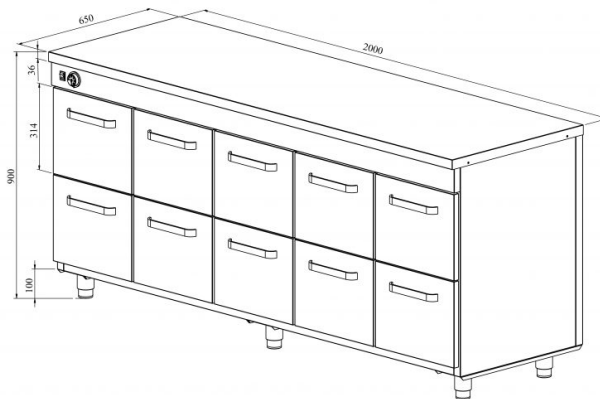

Heated cupboard with neutral top LK 20010

- **Product code:** LK 20010
- **Dimensions, mm (w*d*h):** 2000*650*900
- **Operating temperature:** +30...+95
- **Degree of protection:** IP44
- **Capacity (kW):** 1,5
- **Frequency (Hz):** 50
- **Voltage (V):** 220 - 230

- neutral worktop made of stainless steel
- stainless steel structure
- thermostat-adjusted temperature range from +30 °C to +95 °C
- mechanical thermostat
- drawer 314mm (10 pcs): GN 1/1-200
- drawers for GN containers move on self-locking telescopic rails
- drawers open 110%, making it easier to place GN containers in the drawer
- adjustable feet allow adjusting height in the range of 880–910mm